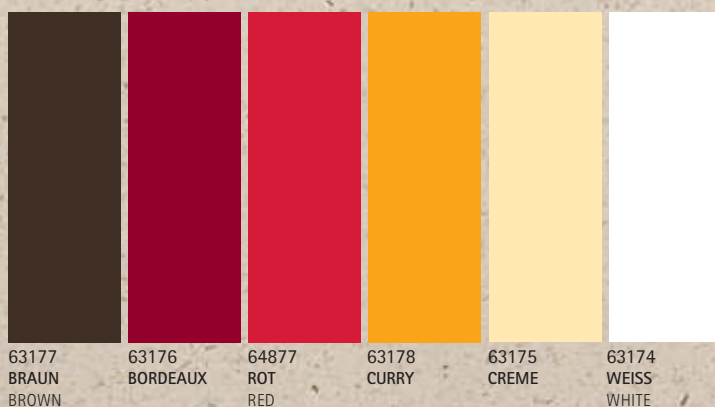

4.4 TISCHDECKEN/TABLE CLOTHS

100 x 100 cm