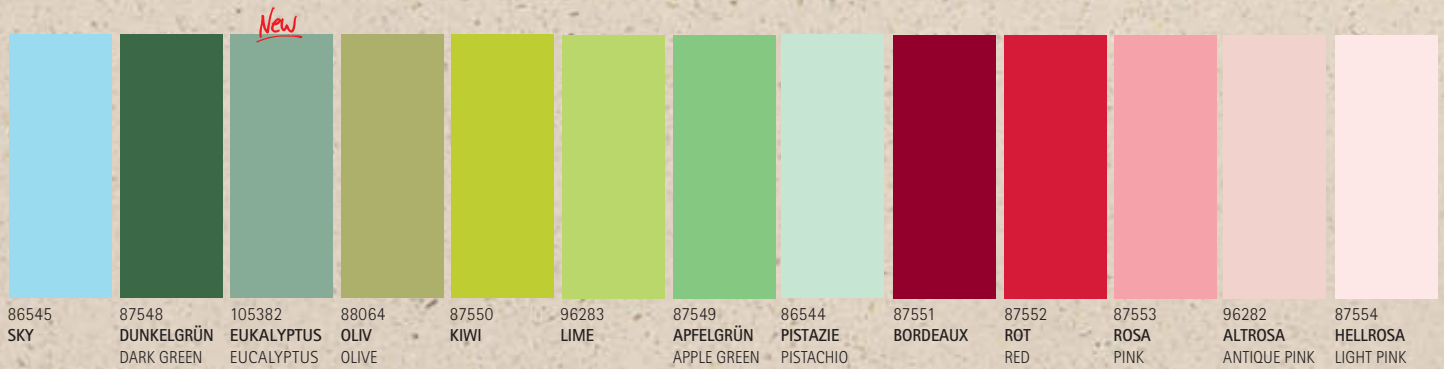

4.3 TISCHDECKEN/TABLE CLOTHS

Linclass
PREMIUM

80 x 80 cm