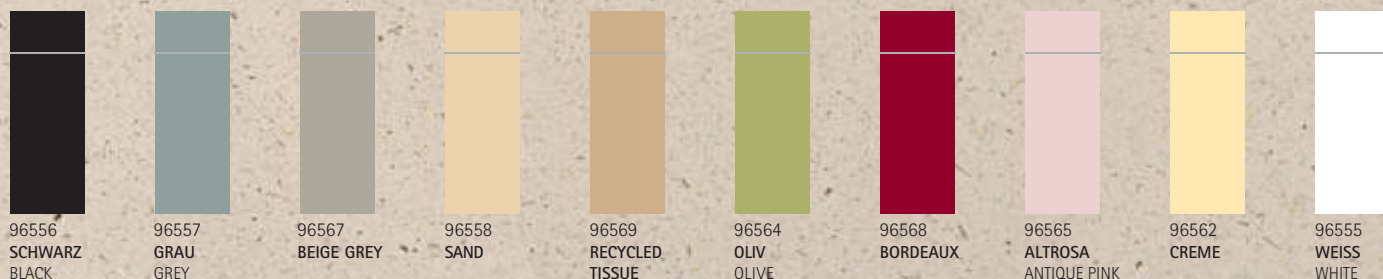

9.4 POCKET-FOLD-NAPKINS „PUB“

40 x 33 cm, 1/8-Falz/fold

Softpoint
BIOdegradable