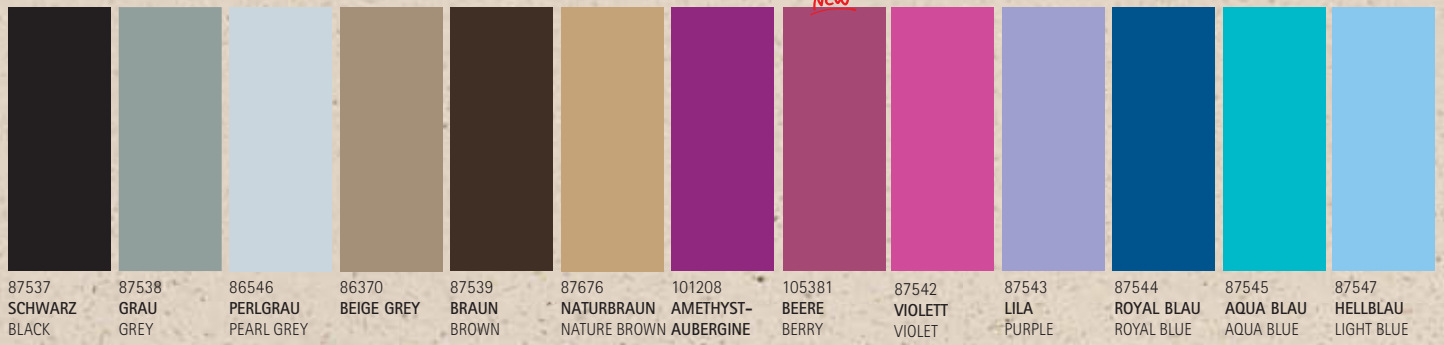

4.3 TISCHDECKEN/TABLE CLOTHS

Linclass
PREMIUM

80 x 80 cm