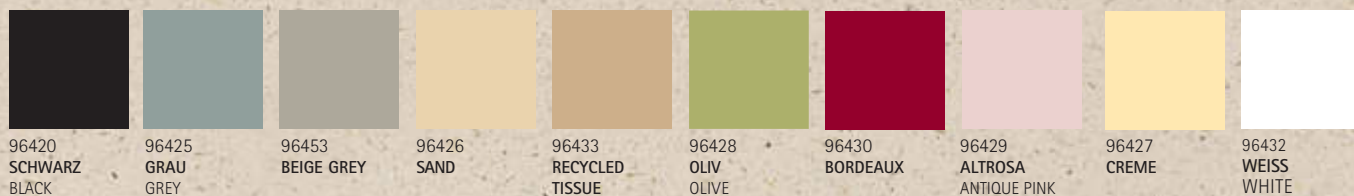

9.2 MINI-COCKTAIL SERVIETTEN/NAPKINS

20 x 20 cm, 1/4-Falz/fold

Softpoint
BIOdegradable