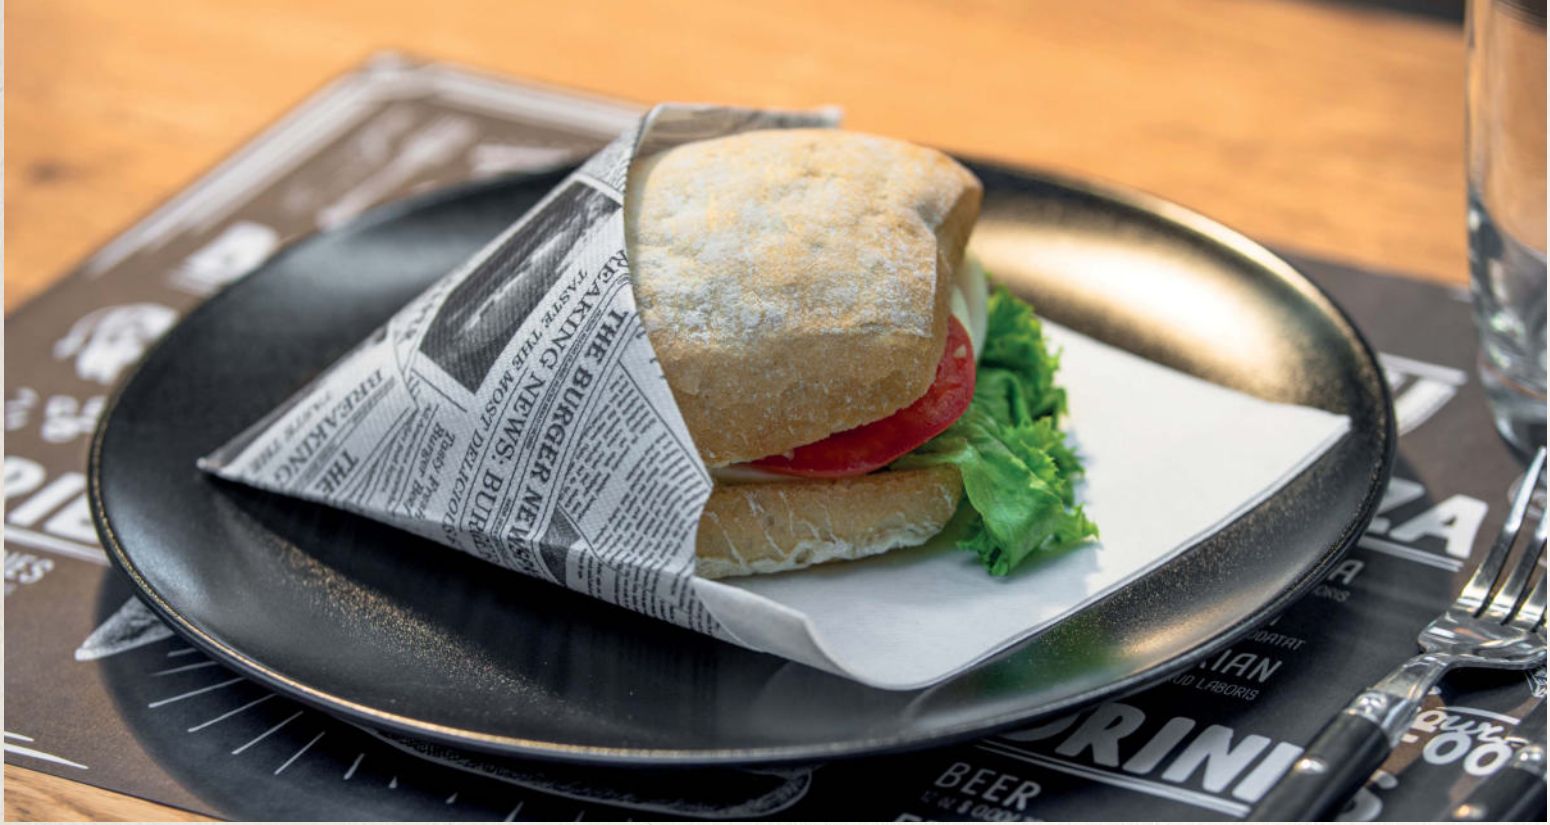

86831

rot/red

bordeaux

violett/violet

kiwi

oliv/olive

royalblau/royal blue

NAP TO GO